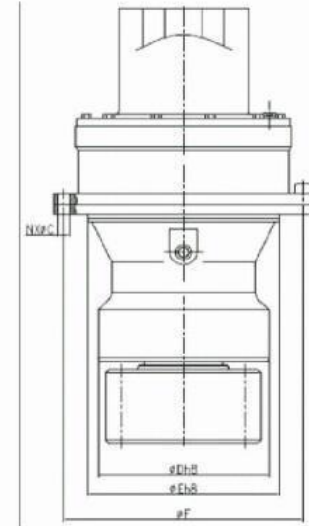

株洲齿轮有限责任公司
ZHUZHOU GEAR CO., LTD.

地址：湖南省株洲市新华西路119号

电话：0731-28496383

传真：0731-28496358

Http://www.chinese-gear.com

型号	A	B	D	E	F	N x Ø C	T2MAX		速比
							挖掘机	起重机	
ZFB17B			230	230	290	16xØ18	7700	12000	18.86, 20.9, 23.62, 27.43, 33.14, 38.57, 46.42, 54.95, 65.24, 78.95, 89.23, 103.62, 171.24
ZFB17B	250	305				16xØ17.5	7700	12000	18.86, 20.9, 23.62, 27.43, 33.14, 38.57, 46.42, 54.95, 65.24, 78.95, 89.23, 103.62, 171.24
ZFB24B			230	230	315	20xØ18	10600	17500	38.82, 43.39, 46.73, 91.13, 103.63, 121.5, 138.18, 174.66, 198.63, 210.29, 239.15, 222.07
ZFB26B			250	250	350	20xØ18	10000	16500	31.36, 37.8, 43.9, 51.52, 55.2, 63
ZFB34B			250	250	350	20xØ18	16000	25000	31.36, 37.8, 43.9, 51.52, 55.2, 63
ZFB36B			250	250	350	20xØ18	17500	28500	33.57, 39.43, 48.2, 67.96, 80.36, 101.02, 117.55, 132, 139.82, 162.26, 270
ZFB36B	250	460				10xØ26	17500	28500	33.57, 39.43, 48.2, 67.96, 80.36, 101.02, 117.55, 132, 139.82, 162.26, 270
ZFB40B			250	250	375	20xØ18	18000	29000	36.88, 42.04, 49.28, 60.13
ZFB40B	280	375				20xØ17.5	18000	29000	36.88, 42.04, 49.28, 60.13
ZFB50B			300	300	375	24xØ18	27800	48500	28.29, 37.8, 46.13, 81, 92.12, 100.75, 111.38, 126.66, 147.39, 156.94, 178.48, 193.45, 236.05
ZFB60B			325	325	490	16xØ22	27800	48500	34.03, 40.41, 64.77, 87.46, 95.8, 106.53, 120.83, 140.86, 151.53, 170.89
ZFB60B	340	450				24xØ26	27800	48500	34.03, 40.41, 64.77, 87.46, 95.8, 106.53, 120.83, 140.86, 151.53, 170.89
ZFB90B			370	370	480	24xØ26	38200	68300	62.28, 77.68, 80.15, 90.82, 99.97, 111.86, 127.94, 150.94, 186.43, 190.57
ZFB110B			390	390	520	24xØ26	52000	93300	62.28, 80.53, 88.64, 96.83, 105.23, 115.83, 129.6, 148.24, 165.31, 174.86, 196.79, 216