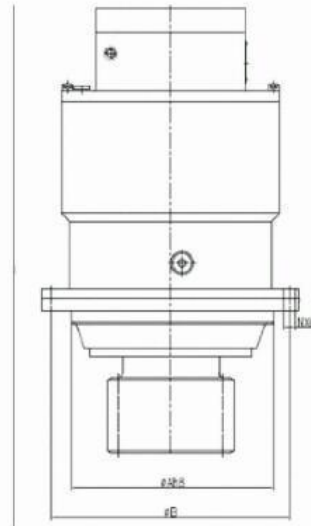

株洲齿轮有限责任公司
ZHUZHOU GEAR CO., LTD.

地址：湖南省株洲市新华西路119号

电话：0731-28496383

传真：0731-28496358

Http://www.chinese-gear.com

型号	A	B	D	E	F	N x Ø C	T2MAX		速比
							挖掘机	起重机	
ZFB17B			230	230	290	16xØ18	7700	12000	18.86, 20.9, 23.62, 27.43, 33.14, 38.57, 46.42, 54.95, 65.24, 78.95, 89.23, 103.62, 171.24
ZFB17B	250	305				16xØ17.5	7700	12000	18.86, 20.9, 23.62, 27.43, 33.14, 38.57, 46.42, 54.95, 65.24, 78.95, 89.23, 103.62, 171.24
ZFB24B			230	230	315	20xØ18	10600	17500	38.82, 43.39, 46.73, 91.13, 103.63, 121.5, 138.18, 174.66, 198.63, 210.29, 239.15, 222.07
ZFB26B			250	250	350	20xØ18	10000	16500	31.36, 37.8, 43.9, 51.52, 55.2, 63
ZFB34B			250	250	350	20xØ18	16000	25000	31.36, 37.8, 43.9, 51.52, 55.2, 63
ZFB36B			250	250	350	20xØ18	17500	28500	33.57, 39.43, 48.2, 67.96, 80.36, 101.02, 117.55, 132, 139.82, 162.26, 270
ZFB36B	250	460				10xØ26	17500	28500	33.57, 39.43, 48.2, 67.96, 80.36, 101.02, 117.55, 132, 139.82, 162.26, 270
ZFB40B			250	250	375	20xØ18	18000	29000	36.88, 42.04, 49.28, 60.13
ZFB40B	280	375				20xØ17.5	18000	29000	36.88, 42.04, 49.28, 60.13
ZFB50B			300	300	375	24xØ18	27800	48500	28.29, 37.8, 46.13, 81, 92.12, 100.75, 111.38, 126.66, 147.39, 156.94, 178.48, 193.45, 236.05
ZFB60B			325	325	490	16xØ22	27800	48500	34.03, 40.41, 64.77, 87.46, 95.8, 106.53, 120.83, 140.86, 151.53, 170.89
ZFB60B	340	450				24xØ26	27800	48500	34.03, 40.41, 64.77, 87.46, 95.8, 106.53, 120.83, 140.86, 151.53, 170.89
ZFB90B			370	370	480	24xØ26	38200	68300	62.28, 77.68, 80.15, 90.82, 99.97, 111.86, 127.94, 150.94, 186.43, 190.57
ZFB110B			390	390	520	24xØ26	52000	93300	62.28, 80.53, 88.64, 96.83, 105.23, 115.83, 129.6, 148.24, 165.31, 174.86, 196.79, 216